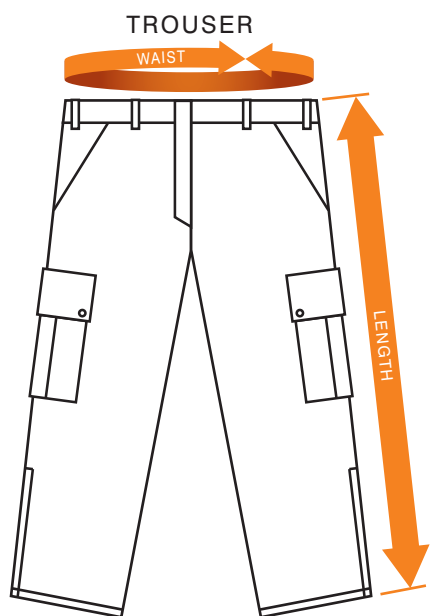

duksbak™

SIZE CHART

JACKET

TROUSER

COMBAT

COMBAT SHORT

		S	M	L	XL	XXL	XXXL
Waterproof jacket	Chest	130cm/51in	134cm/53in	138cm/54.5in	142cm/56in	146cm/57.5in	150cm/59in
	Arm length	75cm/29.5in	77cm/30.5in	79cm/31in	81cm/32in	83cm/33in	85cm/33.5in
	Back length	78cm/31in	80cm/31.5in	82cm/32.5in	84cm/33in	86cm/34in	88cm/34.5in
Waterproof trousers	Waist	82cm/32in	86cm/34in	90cm/35.5in	94cm/37in	98cm/38.5in	102cm/40in
	Length	107cm/42in	109cm/43in	112cm/44in	114cm/45in	116cm/45.5in	119cm/47in
Combat trousers	Waist	90cm/35.5in	94cm/37in	98cm/38.5in	102cm/40in	106cm/42in	110cm/43.5in
	Length	105cm/41.5in	107cm/42in	109cm/43in	111cm/44in	113cm/44.5in	117cm/46in
Combat shorts	Waist	94cm/37in	98cm/38.5in	102cm/40in	106cm/42in	110cm/43.5in	114cm/45in
	Length	57cm/22.5in	59cm/23in	61cm/24in	63cm/25in	65cm/25.5in	67cm/26.5in