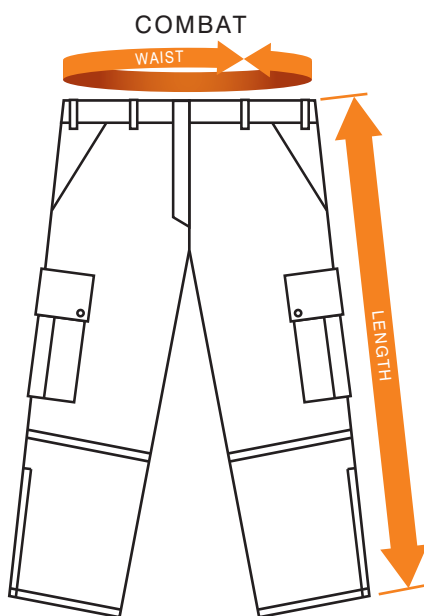

duksbak™

SIZE CHART

JACKET

TROUSER

COMBAT

COMBAT SHORT

		S	M	L	XL	XXL	XXXL
Waterproof jacket	Chest	130cm/51in	134cm/53in	138cm/54.5in	142cm/56in	146cm/57.5in	150cm/59in
	Arm length	75cm/29.5in	77cm/30.5in	79cm/31in	81cm/32in	83cm/33in	85cm/33.5in
	Back length	78cm/31in	80cm/31.5in	82cm/32.5in	84cm/33in	86cm/34in	88cm/34.5in
Waterproof trousers	Waist	82cm/32in	86cm/34in	90cm/35.5in	94cm/37in	98cm/38.5in	102cm/40in
	Length	107cm/42in	109cm/43in	112cm/44in	114cm/45in	116cm/45.5in	119cm/47in
Combat trousers	Waist	90cm/35.5in	94cm/37in	98cm/38.5in	102cm/40in	106cm/42in	110cm/43.5in
	Length	105cm/41.5in	107cm/42in	109cm/43in	111cm/44in	113cm/44.5in	117cm/46in
Combat shorts	Waist	94cm/37in	98cm/38.5in	102cm/40in	106cm/42in	110cm/43.5in	114cm/45in
	Length	57cm/22.5in	59cm/23in	61cm/24in	63cm/25in	65cm/25.5in	67cm/26.5in