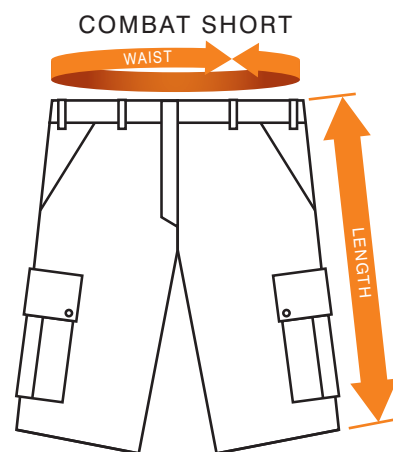

duksbak™

SIZE CHART

JACKET

TROUSER

COMBAT

COMBAT SHORT

		S	M	L	XL	XXL	XXXL
Waterproof jacket	Chest	130cm/51in	134cm/53in	138cm/54.5in	142cm/56in	146cm/57.5in	150cm/59in
	Arm length	75cm/29.5in	77cm/30.5in	79cm/31in	81cm/32in	83cm/33in	85cm/33.5in
	Back length	78cm/31in	80cm/31.5in	82cm/32.5in	84cm/33in	86cm/34in	88cm/34.5in
Waterproof trousers	Waist	82cm/32in	86cm/34in	90cm/35.5in	94cm/37in	98cm/38.5in	102cm/40in
	Length	107cm/42in	109cm/43in	112cm/44in	114cm/45in	116cm/45.5in	119cm/47in
Combat trousers	Waist	90cm/35.5in	94cm/37in	98cm/38.5in	102cm/40in	106cm/42in	110cm/43.5in
	Length	105cm/41.5in	107cm/42in	109cm/43in	111cm/44in	113cm/44.5in	117cm/46in
Combat shorts	Waist	94cm/37in	98cm/38.5in	102cm/40in	106cm/42in	110cm/43.5in	114cm/45in
	Length	57cm/22.5in	59cm/23in	61cm/24in	63cm/25in	65cm/25.5in	67cm/26.5in