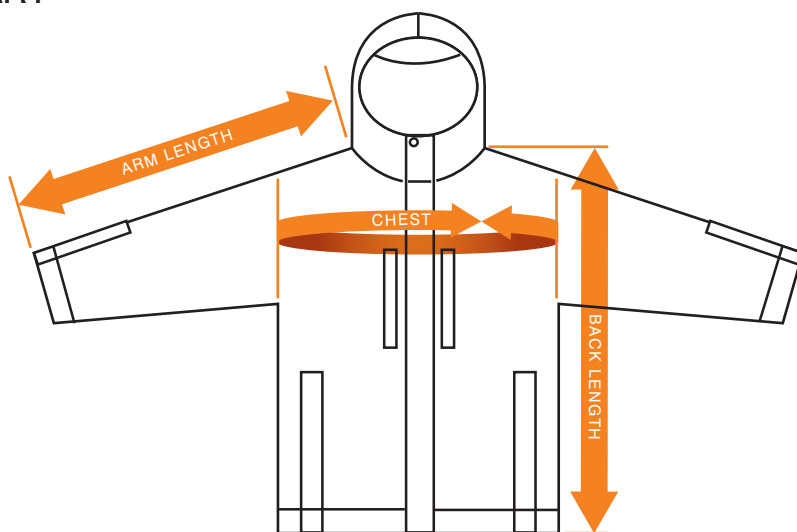

duksbak™

SIZE CHART

JACKET

TROUSER

COMBAT

COMBAT SHORT

		S	M	L	XL	XXL	XXXL
Waterproof jacket	Chest	130cm/51in	134cm/53in	138cm/54.5in	142cm/56in	146cm/57.5in	150cm/59in
	Arm length	75cm/29.5in	77cm/30.5in	79cm/31in	81cm/32in	83cm/33in	85cm/33.5in
	Back length	78cm/31in	80cm/31.5in	82cm/32.5in	84cm/33in	86cm/34in	88cm/34.5in
Waterproof trousers	Waist	82cm/32in	86cm/34in	90cm/35.5in	94cm/37in	98cm/38.5in	102cm/40in
	Length	107cm/42in	109cm/43in	112cm/44in	114cm/45in	116cm/45.5in	119cm/47in
Combat trousers	Waist	90cm/35.5in	94cm/37in	98cm/38.5in	102cm/40in	106cm/42in	110cm/43.5in
	Length	105cm/41.5in	107cm/42in	109cm/43in	111cm/44in	113cm/44.5in	117cm/46in
Combat shorts	Waist	94cm/37in	98cm/38.5in	102cm/40in	106cm/42in	110cm/43.5in	114cm/45in
	Length	57cm/22.5in	59cm/23in	61cm/24in	63cm/25in	65cm/25.5in	67cm/26.5in